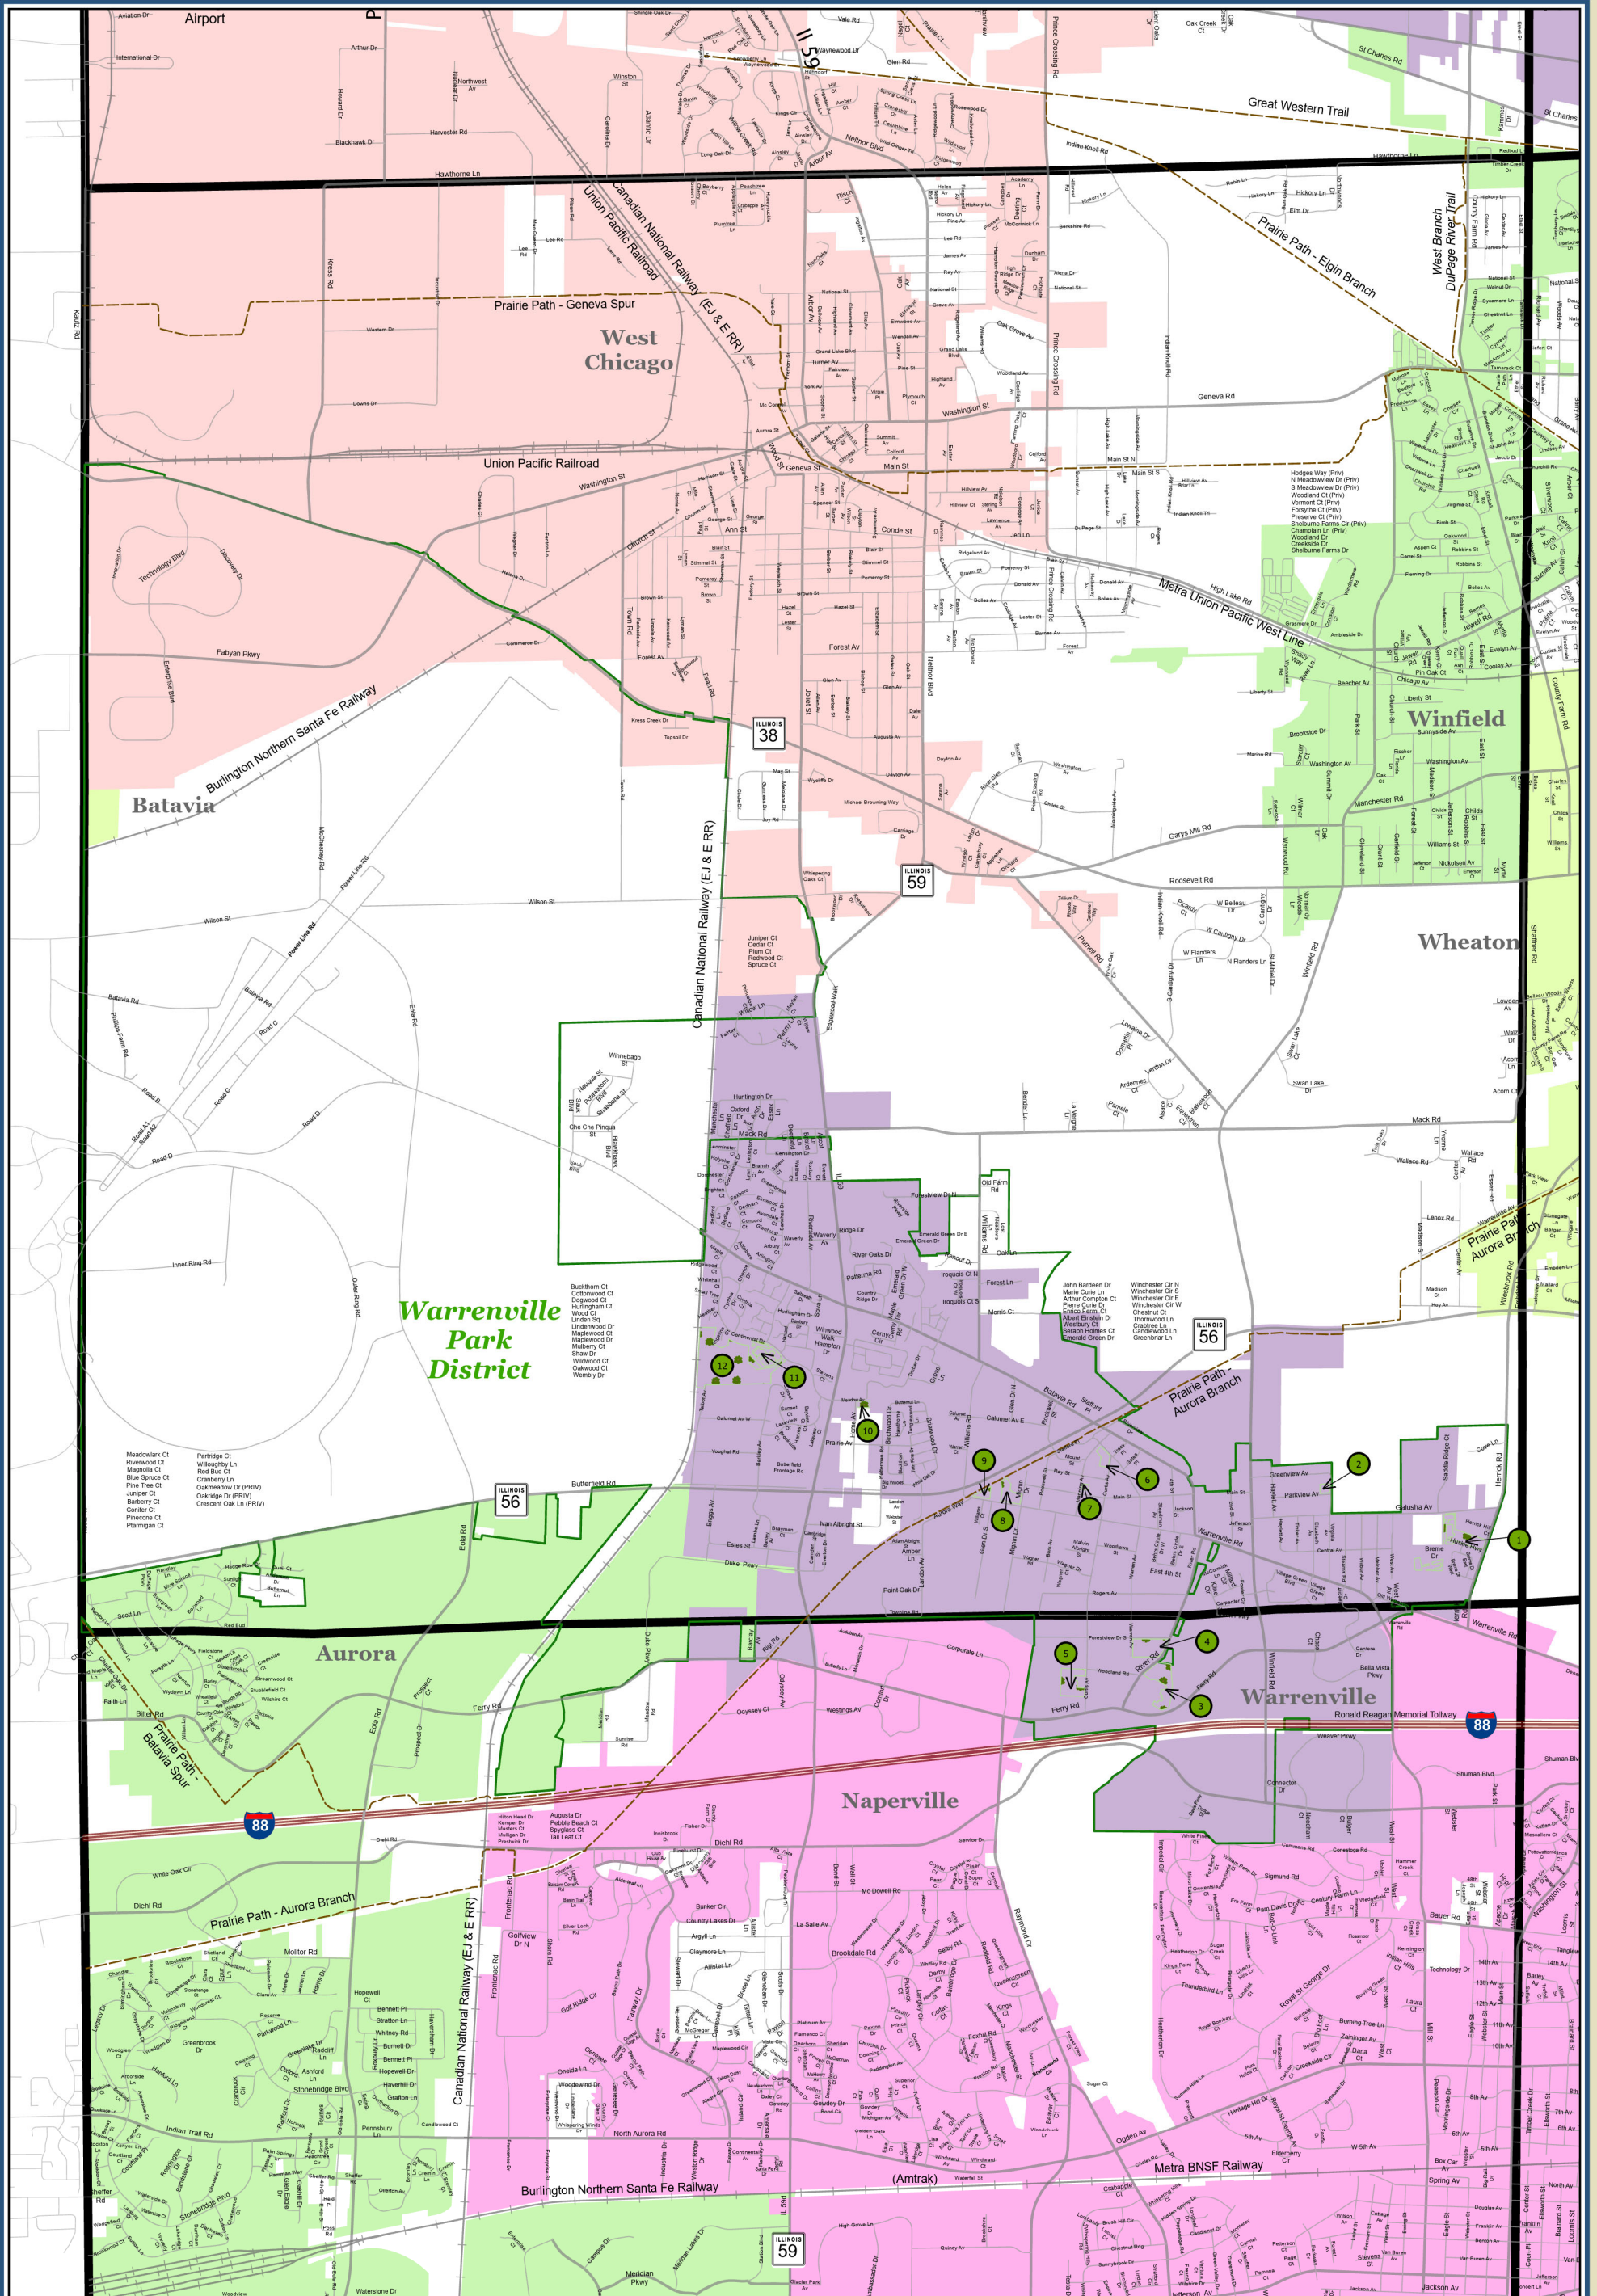

Warrenville Park District

**Warrenville
Park
District**

Deborah A. Conroy DuPage County Board Chair
DuPage County Board Members

- | | | |
|--|---|--|
| District 1
Michael Childress
Cindy Cronin Cahill
Sam Tornatore | District 2
Paula Deacon Garcia
Andrew Honig
Yeena Yoo | District 3
Lucy Chang Evans
Kari Galassi
Brian Krajewski |
| District 4
Grant Eckhoff
Mary FitzGerald Ozog
Lynn LaPlante | District 5
Sadia Covert
Dawn DeSart
Saba Haider | District 6
Melissa Martinez
Greg Schwazze
James F. Zay Jr. |

- Townships
- Parks
- Park Districts

1. Hubble Middle School
2. Lions Park
3. Bower Elementary School
4. Cerny Park
5. Woodland Elementary School
6. Warrenville Park District Community Building
7. Plum Path Park
8. Harding Park
9. Sequi Park
10. Kewanee Park
11. Johnson Elementary School
12. Summer Lakes Park